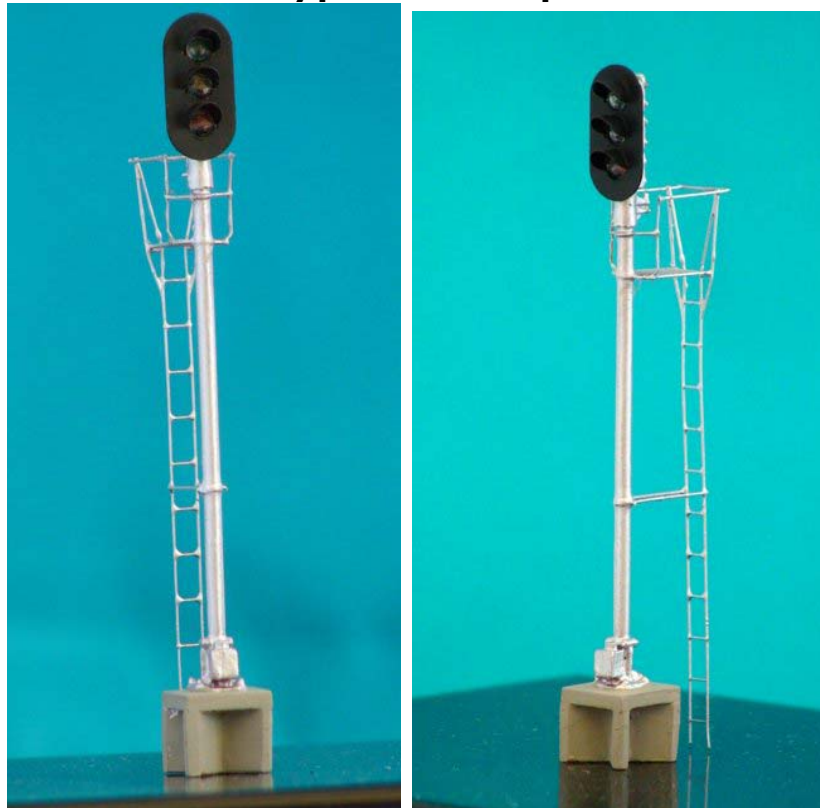

www.detailswest.com

-HO Scale-

e-mail detailswest@roadrunner.com

New Product Announcement

September 24, 2009

SG-938 Assembled General Railway Signal "Style D"

W/Individual Visors. Mostly Brass and Pewter construction.

Color LED's Installed and Ready for Hook Up to your

Favorite Electronic Circuit. Circuit Not Included MSRP - \$39.95

These signal models are true to HO Scale and Resemble the
Prototype in all aspect.

SG-939 Assembled General Railway Signal "Style D" W/ Snow Shield. Mostly Brass and Pewter Construction.

Color LED's Installed and Ready for Hook Up to your Favorite Electronic Circuit. Circuit Not Included. MSRP - \$39.95

SG-940 Assembled Union Switch and Signal W/Snow Shield
Mostly Brass and Pewter Construction.
Color LED's Installed and Ready for Hook Up to your
Favorite Electronic Circuit. Circuit Not Included. MSRP - \$39.95