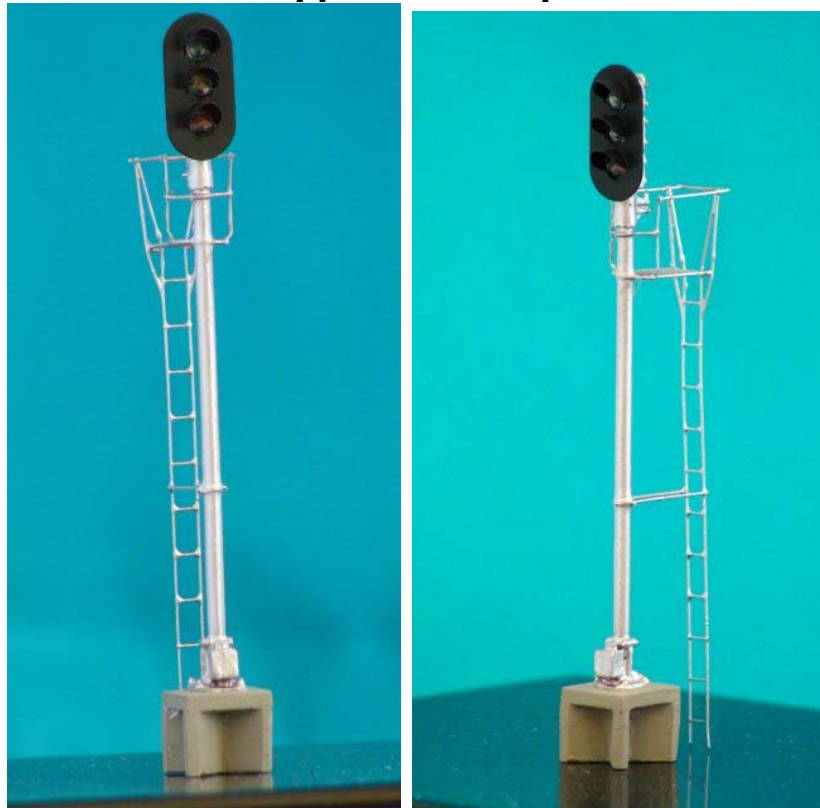

www.detailswest.com

-HO Scale-

e-mail detailswest@roadrunner.com

New Product Announcement

June 7, 2013

SG-938 Assembled General Railway Signal "Style D"

W/Individual Visors. Mostly Brass and Pewter construction.

Color LED's Installed and Ready for Hook Up to your

Favorite Electronic Circuit. Circuit Not Included MSRP - \$39.95

These signal models are true to HO Scale and Resemble the
Prototype in all aspect.

SG-939 Assembled General Railway Signal "Style D" W/ Snow Shield. Mostly Brass and Pewter Construction.

Color LED's Installed and Ready for Hook Up to your Favorite Electronic Circuit. Circuit Not Included. MSRP - \$39.95

SG-940 Assembled Union Switch and Signal W/Snow Shield
Mostly Brass and Pewter Construction.
Color LED's Installed and Ready for Hook Up to your
Favorite Electronic Circuit. Circuit Not Included. MSRP - \$39.95

SG-941 Assembled GRS Style "D" Double-Headed 3/3
W/Individual Visors. MSRP - \$45.95

SG-942 Assembled GRS Style "D" Double-Headed 3/3 W/Snow Shields MSRP - \$45.95

Please see your favorite hobby dealer.